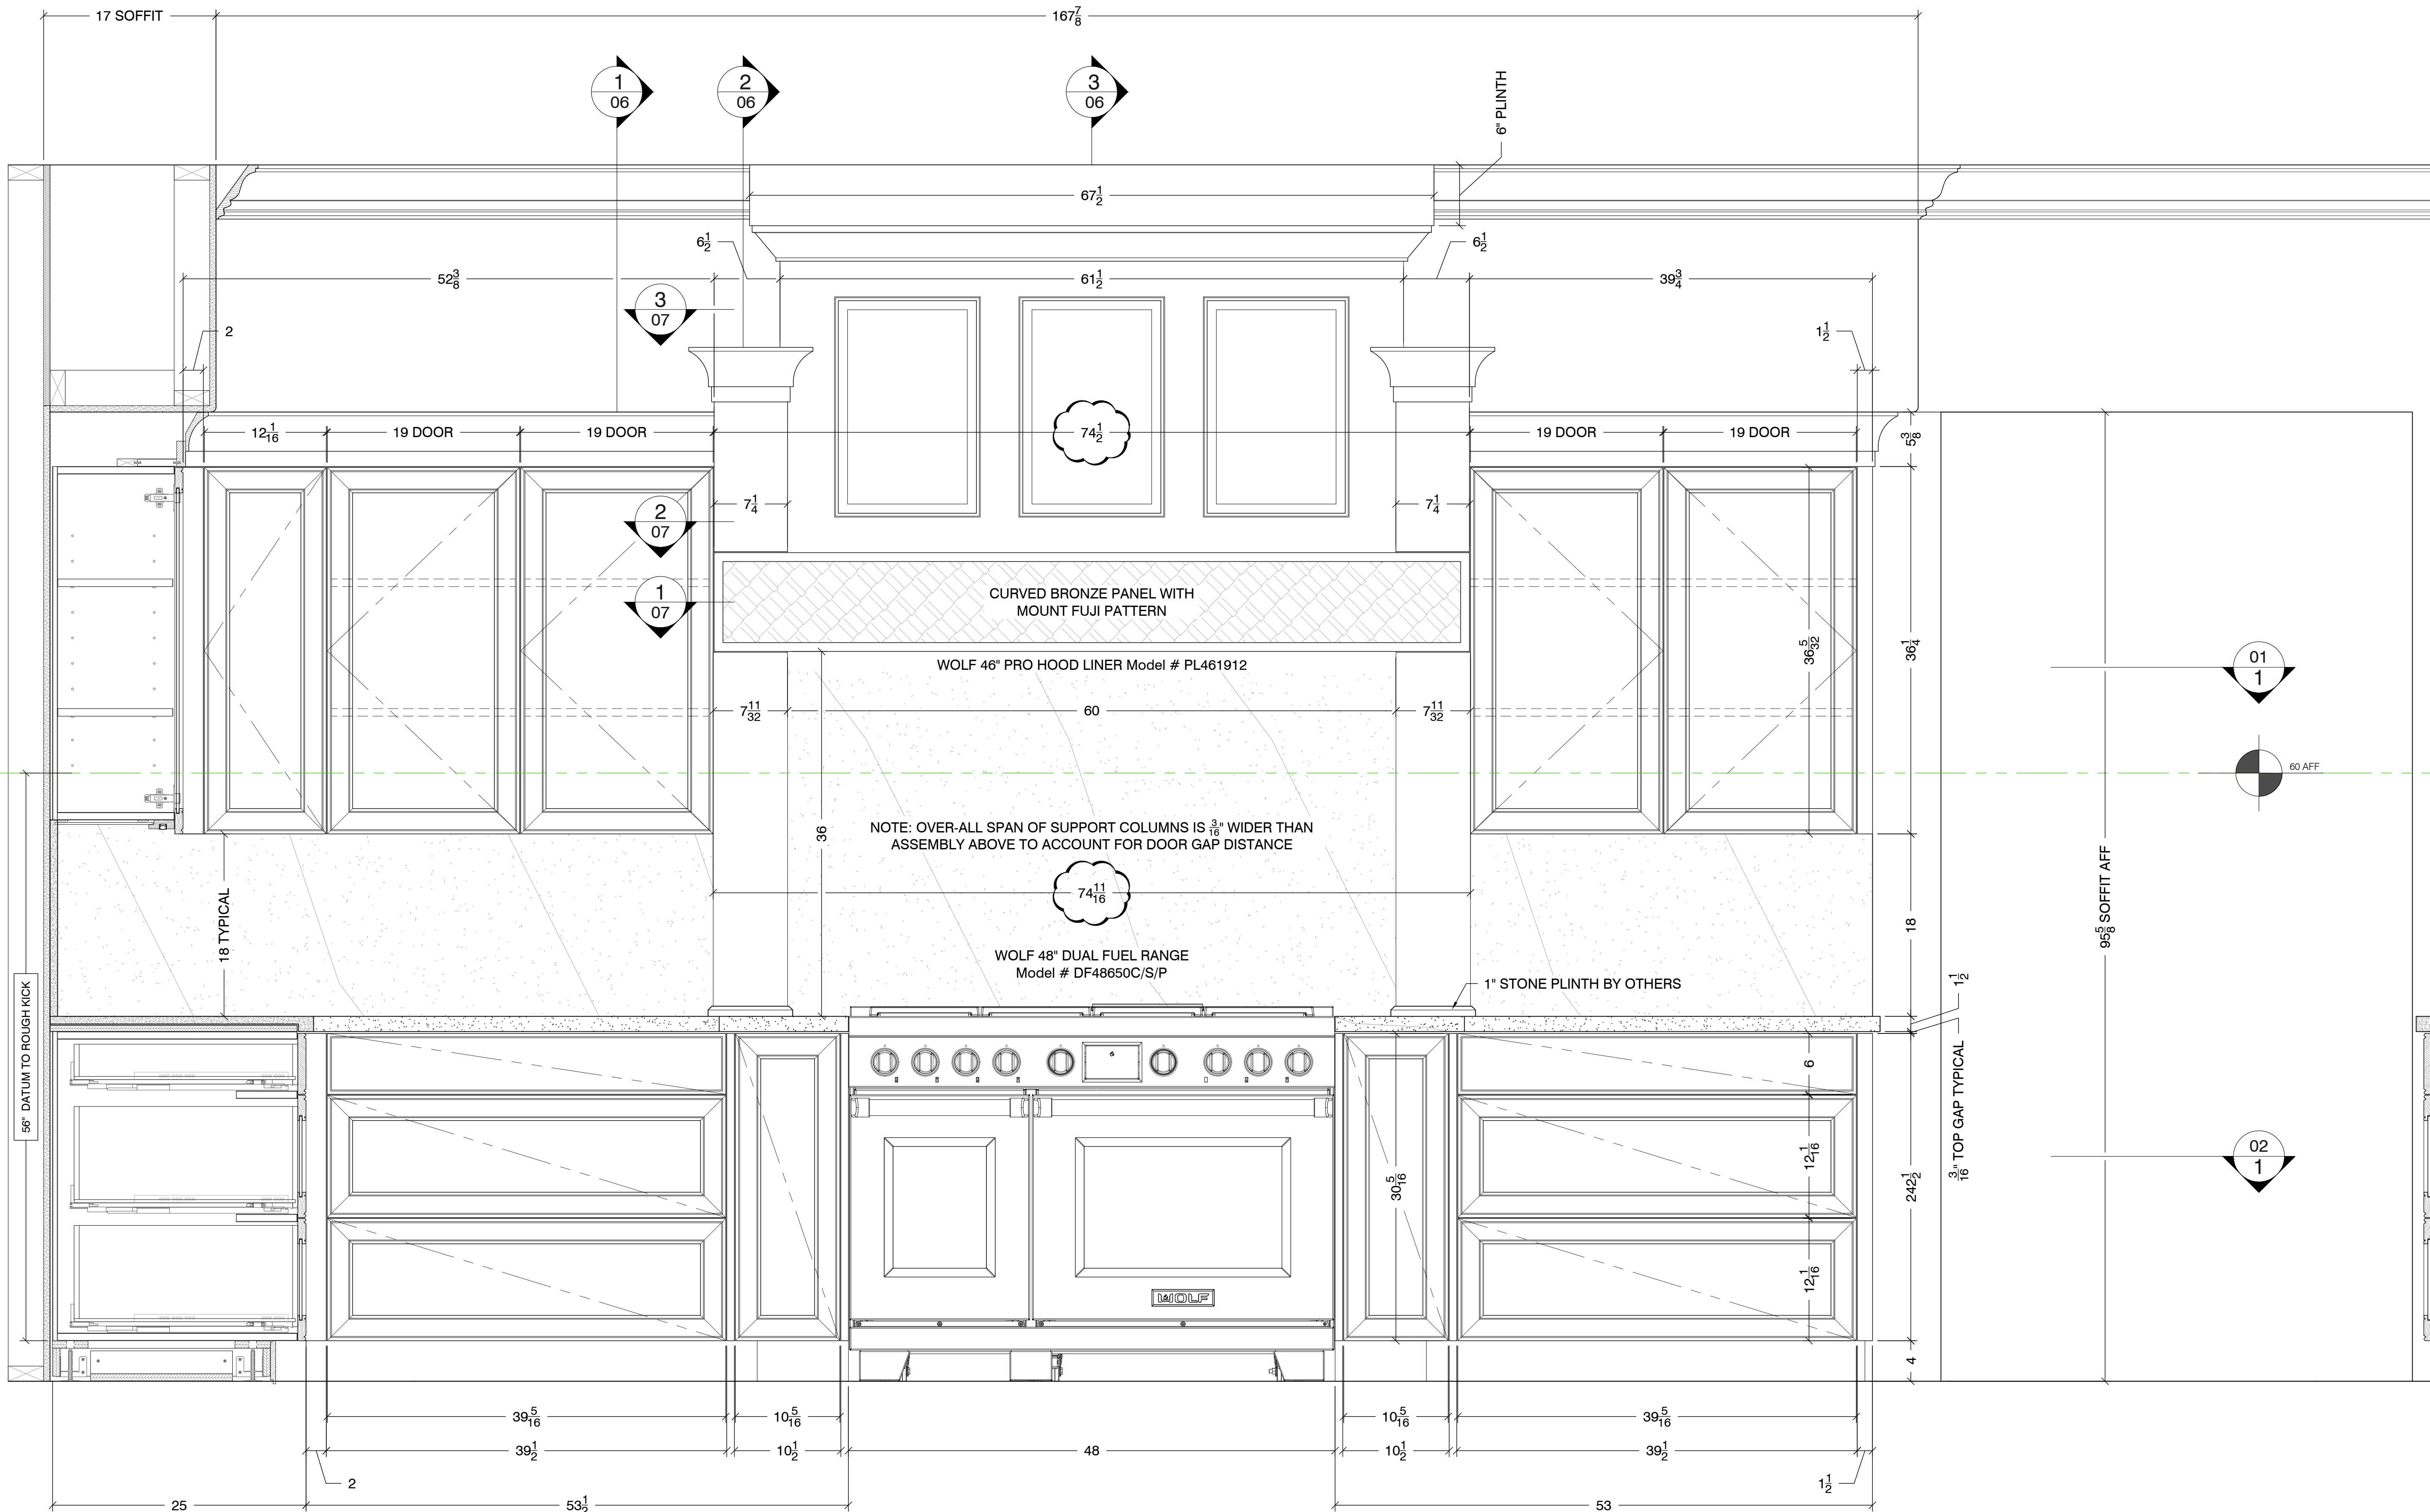

DARK HORSE
WOODWORKING

LIC# 1083612

JOB NUMBER 2312

2023-06-23

DRAWN BY JMW

DRAWING REVISIONS

8-24-2023

KITCHEN SOUTH ELEVATION

FOR CONSTRUCTION

PROJECT DETAILS

MATERIAL

EXTERIOR - ISLAND ONLY MAHOGANY
EXTERIOR - KITCHEN ALDER
INTERIOR PRE-FINISHED MAPLE

FINISH

EXTERIOR STAINED
INTERIOR PRE-FINISHED CLEAR

NOTES

FINISH SAMPLES IN PROCESS

SCALE: AS NOTED

1 KITCHEN SOUTH WALL ELEVATION
SCALE: 1/2"=1'0"